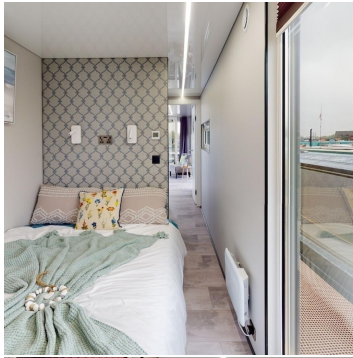

Additional Specs

Disclaimer

Whilst every care has been taken in the preparation of these specifications, no guarantee is given or implied as to their accuracy. These particulars are intended only as a guide and they do not constitute a term of any contract. Lakeland Leisure Estates Ltd advises prospective purchasers to obtain an independent survey from a qualified Marine Surveyor to satisfy themselves as to the condition of the craft.

Contact Us

Call: 07513 708099

Email: barton@lakandleisureboatsales.co.uk

www.lakandleisureboatsales.co.uk