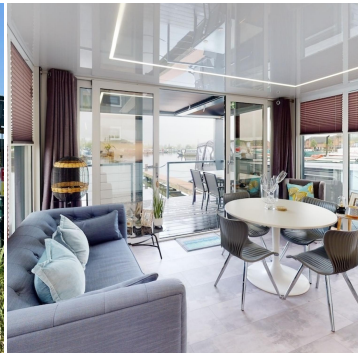

BOAT SALES

LAKELAND LEISURE ESTATES

Floating Lodge Dilly Dally - Price Reduction!

Price: £195,000

Description

Immerse yourself in opulence with the exceptional floating lodge experience at Barton Marina. Discover a haven of elegance featuring two luxurious en-suite double bedrooms, thoughtfully designed interiors, and captivating panoramic full-length windows that seamlessly connect you to the beauty of the surrounding nature.

Meticulously crafted to optimise space and provide expansively comfortable living, the floating lodge reveals a stunning open-plan living area. The modern, pristine white kitchen, equipped with seamlessly integrated appliances such as a hob, upgraded combi-microwave grill, fridge/freezer, and dishwasher, effortlessly combines functionality with stylish elegance. Positioned to offer breath-taking views, the living area boasts floor-to-ceiling windows that blur the line between indoor and outdoor spaces. Complete with plush seating, including a comfortable sofa and armchair, and a dining table with accompanying chairs, this space is curated for relaxation and enjoyment.

Step through the sliding patio doors onto the covered composite deck, where you can relish the surroundings regardless of the weather. The deck features ample space for a table and chairs, creating the ideal setting for leisure and alfresco dining.

Elegant flooring guides you to the two double bedrooms, each featuring patio doors leading to an external terrace (optional extra). These well-designed bedrooms showcase striking full-height headboards, convenient reading lights, and access to well-appointed en-suite facilities. Enjoy the convenience of double shower cubicles, WCs, towel rails, and sinks with vanity units.