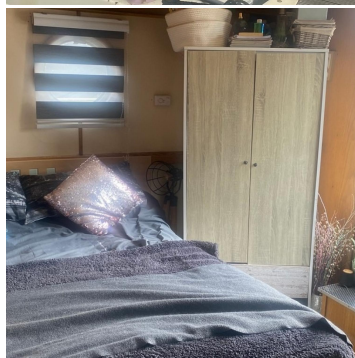

### Description

Welcome to Home at Last, a stunning 70ft widebeam boat meticulously crafted by Collingwood in 2014. This beautiful vessel offers a spacious and stylish living environment, where every detail has been thoughtfully designed to provide both comfort and elegance. As you step inside, you'll be greeted by the warmth of wooden floors and the inviting ambiance of the saloon, featuring a four-seater sofa, a charming multi-fuel stove, and a biofuel fire. The mounted television above ensures that this space is not only cosy but also perfect for entertainment and relaxation.

The living quarters on Home at Last are designed for ultimate comfort. The master bedroom offers a serene retreat with a double bed, free-standing wardrobes, and drawers that provide ample storage. A wall-mounted television adds a touch of modern luxury, making it easy to unwind at the end of the day. The second and third bedrooms are equally inviting, each featuring a double bed and plenty of storage space, ensuring that guests or family members enjoy their stay in comfort.

The bathroom is a true highlight, offering a luxurious experience with its pump-out toilet, shower, and double-ended bath. The sink with vanity and large mirror complete the space, creating a spa-like atmosphere that enhances daily life on board.